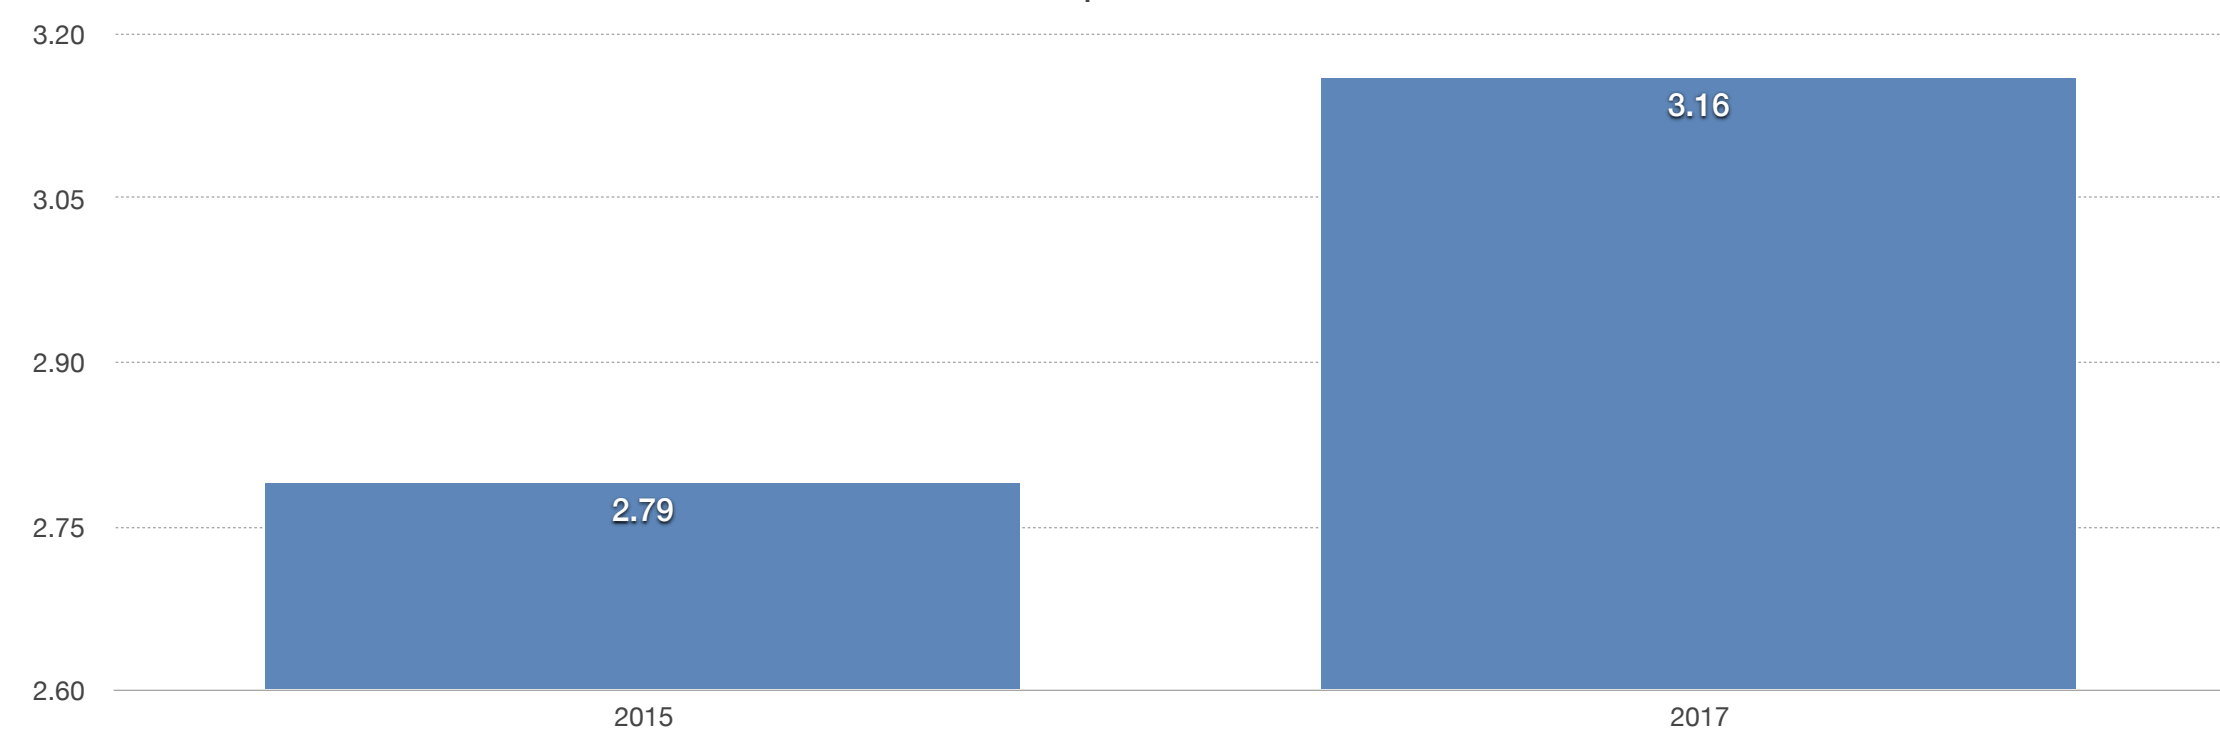

Castles® Luxury Real Estate Index

YEAR	INDEX
2015	115.73
2017	110.51

Graph of Real Estate Index

Castles® Luxury Private Jet Index

YEAR	INDEX
2015	225.00
2017	149.60

Graph of Private Jet Index

Castles® Luxury Car Index

YEAR	INDEX
2015	2.79
2017	3.16

Graph of Car Index

Castles® Luxury Yacht Index

YEAR	INDEX
2015	131.00
2017	1,451.20

Graph of Yacht Index

Castles® Luxury Watch Index

YEAR	INDEX
2015	0.29
2017	36.80

Graph of Watch Index