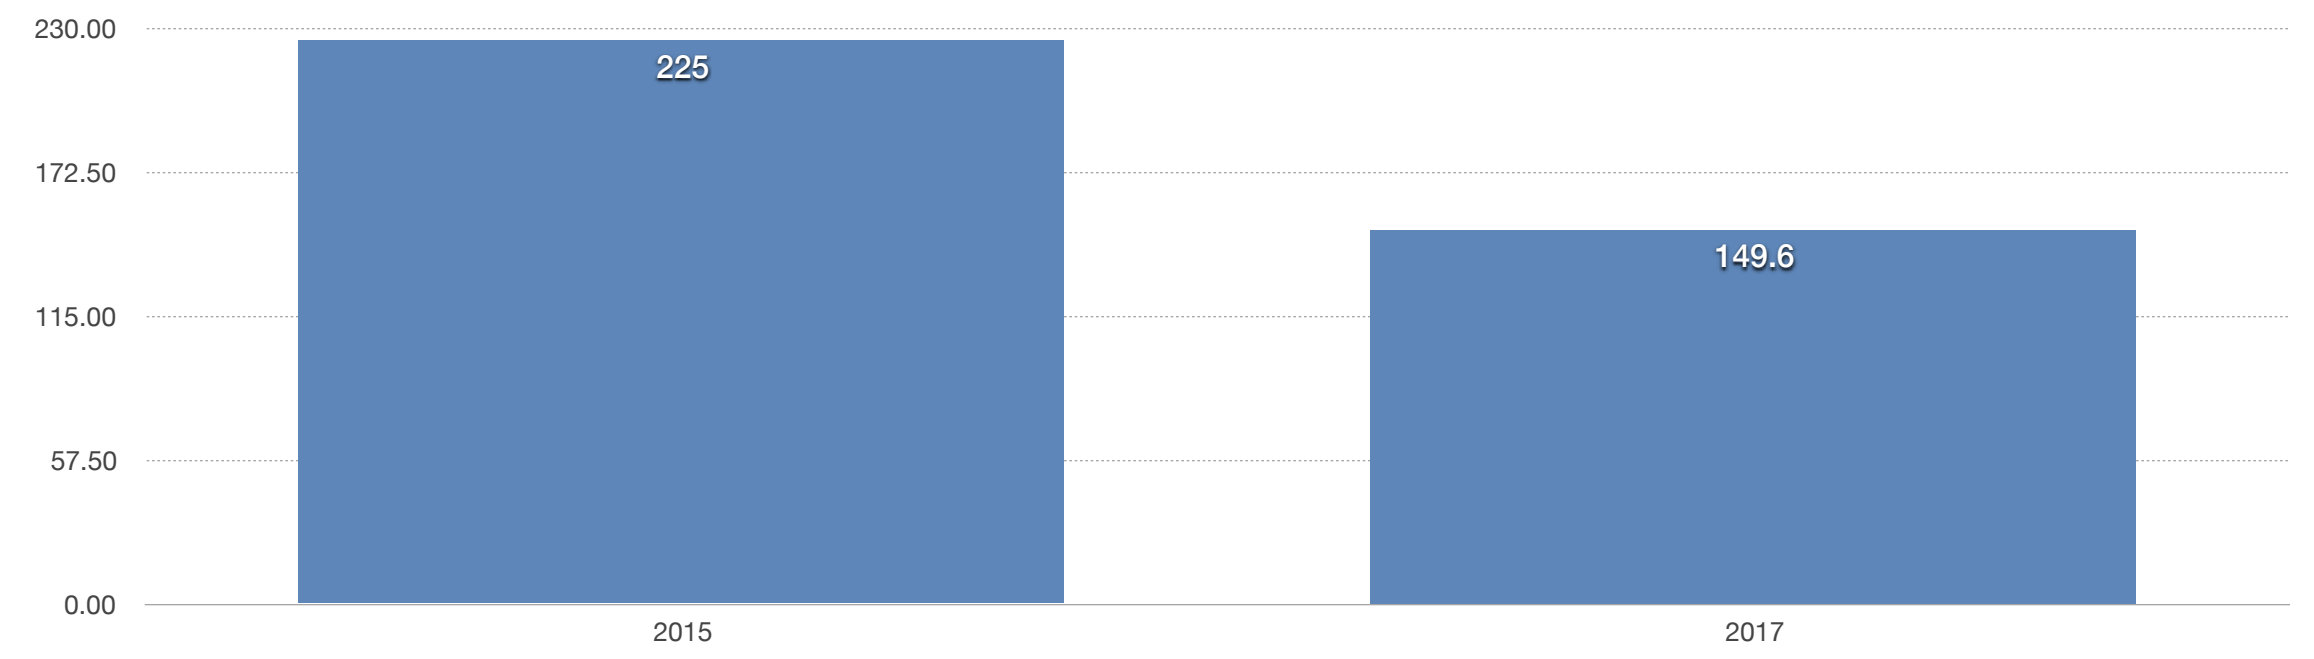

Castles® Luxury Real Estate Index

YEAR	INDEX
2015	115.73
2017	110.51

Graph of Real Estate Index

Castles® Luxury Private Jet Index

YEAR	INDEX
2015	225.00
2017	149.60

Graph of Private Jet Index

Castles® Luxury Car Index

YEAR	INDEX
2015	2.79
2017	3.16

Graph of Car Index

Castles® Luxury Yacht Index

YEAR	INDEX
2015	131.00
2017	1,451.20

Graph of Yacht Index

Castles® Luxury Watch Index

YEAR	INDEX
2015	0.29
2017	36.80

Graph of Watch Index