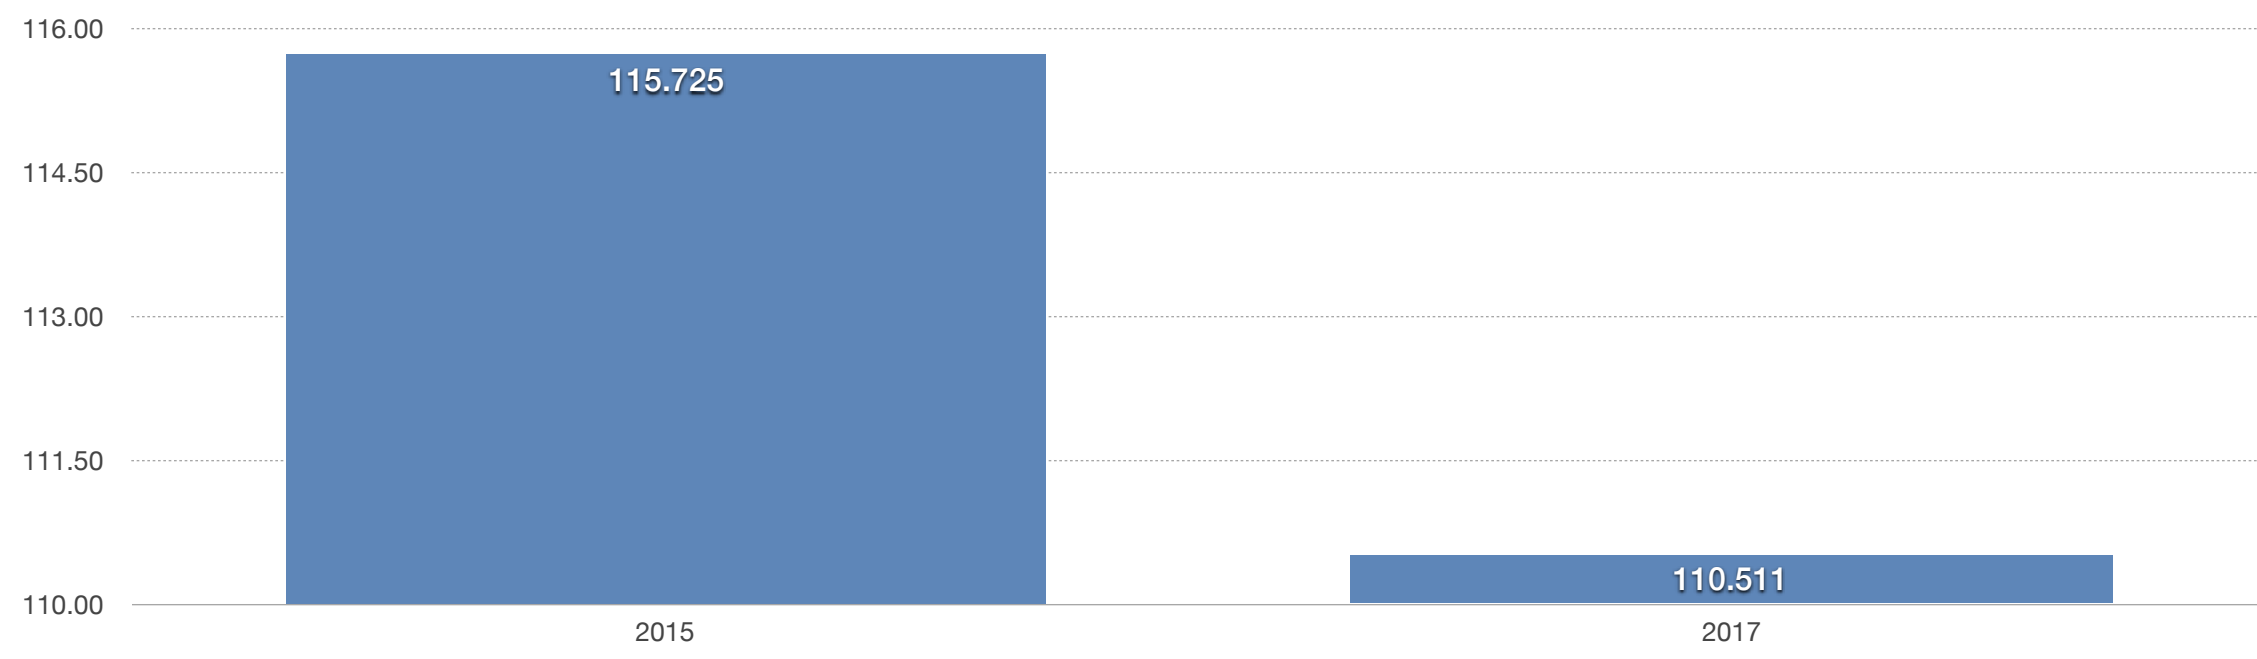

Castles® Luxury Real Estate Index

YEAR	INDEX
2015	115.73
2017	110.51

Graph of Real Estate Index

Castles® Luxury Private Jet Index

YEAR	INDEX
2015	225.00
2017	149.60

Graph of Private Jet Index

Castles® Luxury Car Index

YEAR	INDEX
2015	2.79
2017	3.16

Graph of Car Index

Castles® Luxury Yacht Index

YEAR	INDEX
2015	131.00
2017	1,451.20

Graph of Yacht Index

Castles® Luxury Watch Index

YEAR	INDEX
2015	0.29
2017	36.80

Graph of Watch Index