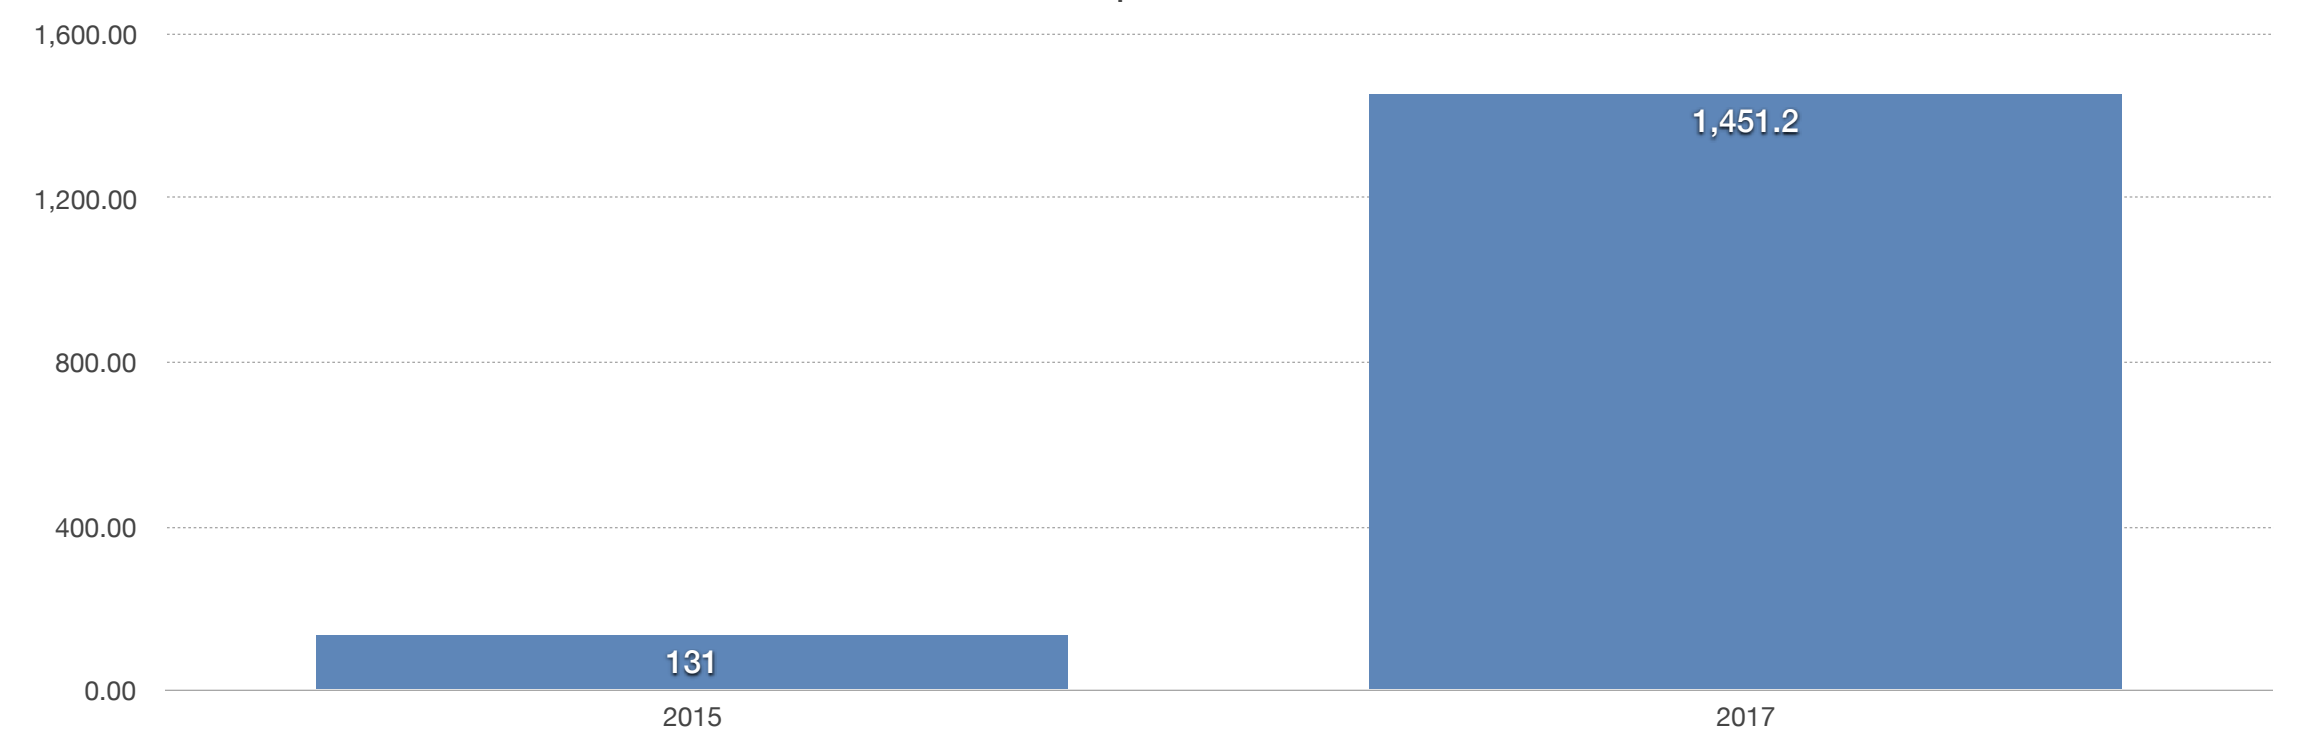

YEAR	INDEX
2015	2.79
2017	3.16

Graph of Car Index

Castles® Luxury Yacht Index

YEAR	INDEX
2015	131.00
2017	1,451.20

Graph of Yacht Index

Castles® Luxury Watch Index

YEAR	INDEX
2015	0.29
2017	36.80

Graph of Watch Index